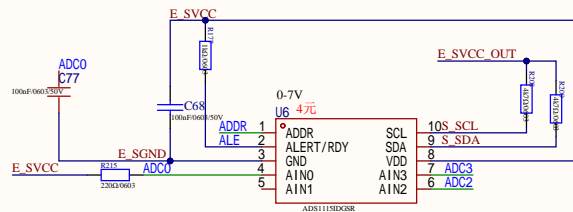

AFE端(隔离地)

MCU端(正常地)

MCU端(正常地)

Title		
Size	Number	Revision
A3		
Date:	2/09/2026	Sheet of
File:	F:\WPSCloud\...01AFE_25.SchDoc	Drawn By: