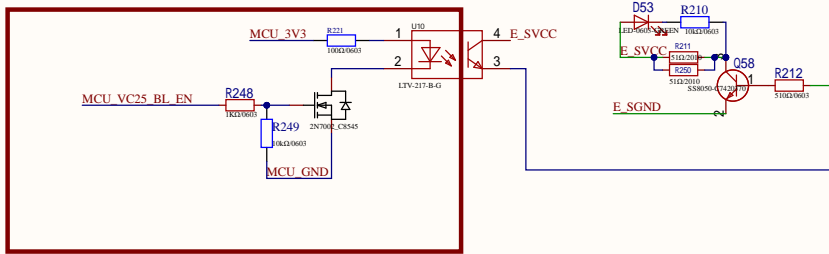

AFE端(隔离地)

MCU端(正常地)

MCU端(正常地)

Title		
Size	Number	Revision
A3		
Date:	2/09/2026	Sheet of
File:	F:\WPSCloud\...01AFE_25.SchDoc	Drawn By: