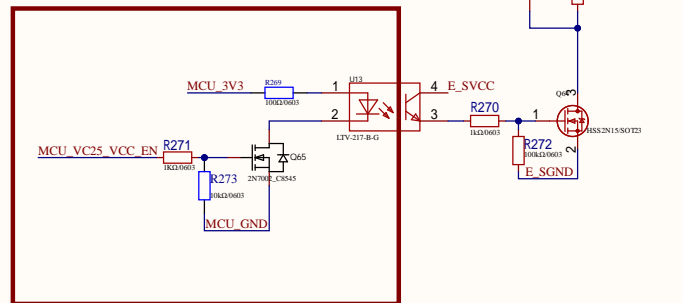

AFE端(隔离地)

MCU端(正常地)

MCU端(正常地)

Title		
Size	Number	Revision
A3		
Date:	2/09/2026	Sheet of
File:	F:\WPSCloud\...01AFE_25.SchDoc	Drawn By: