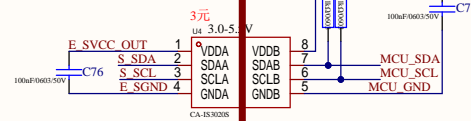

AFE端(隔离地)

MCU端(正常地)

MCU端(正常地)

Title		
Size	Number	Revision
A3		
Date:	2/09/2026	Sheet of
File:	F:\WPSCloud\...01AFE_25.SchDoc	Drawn By: