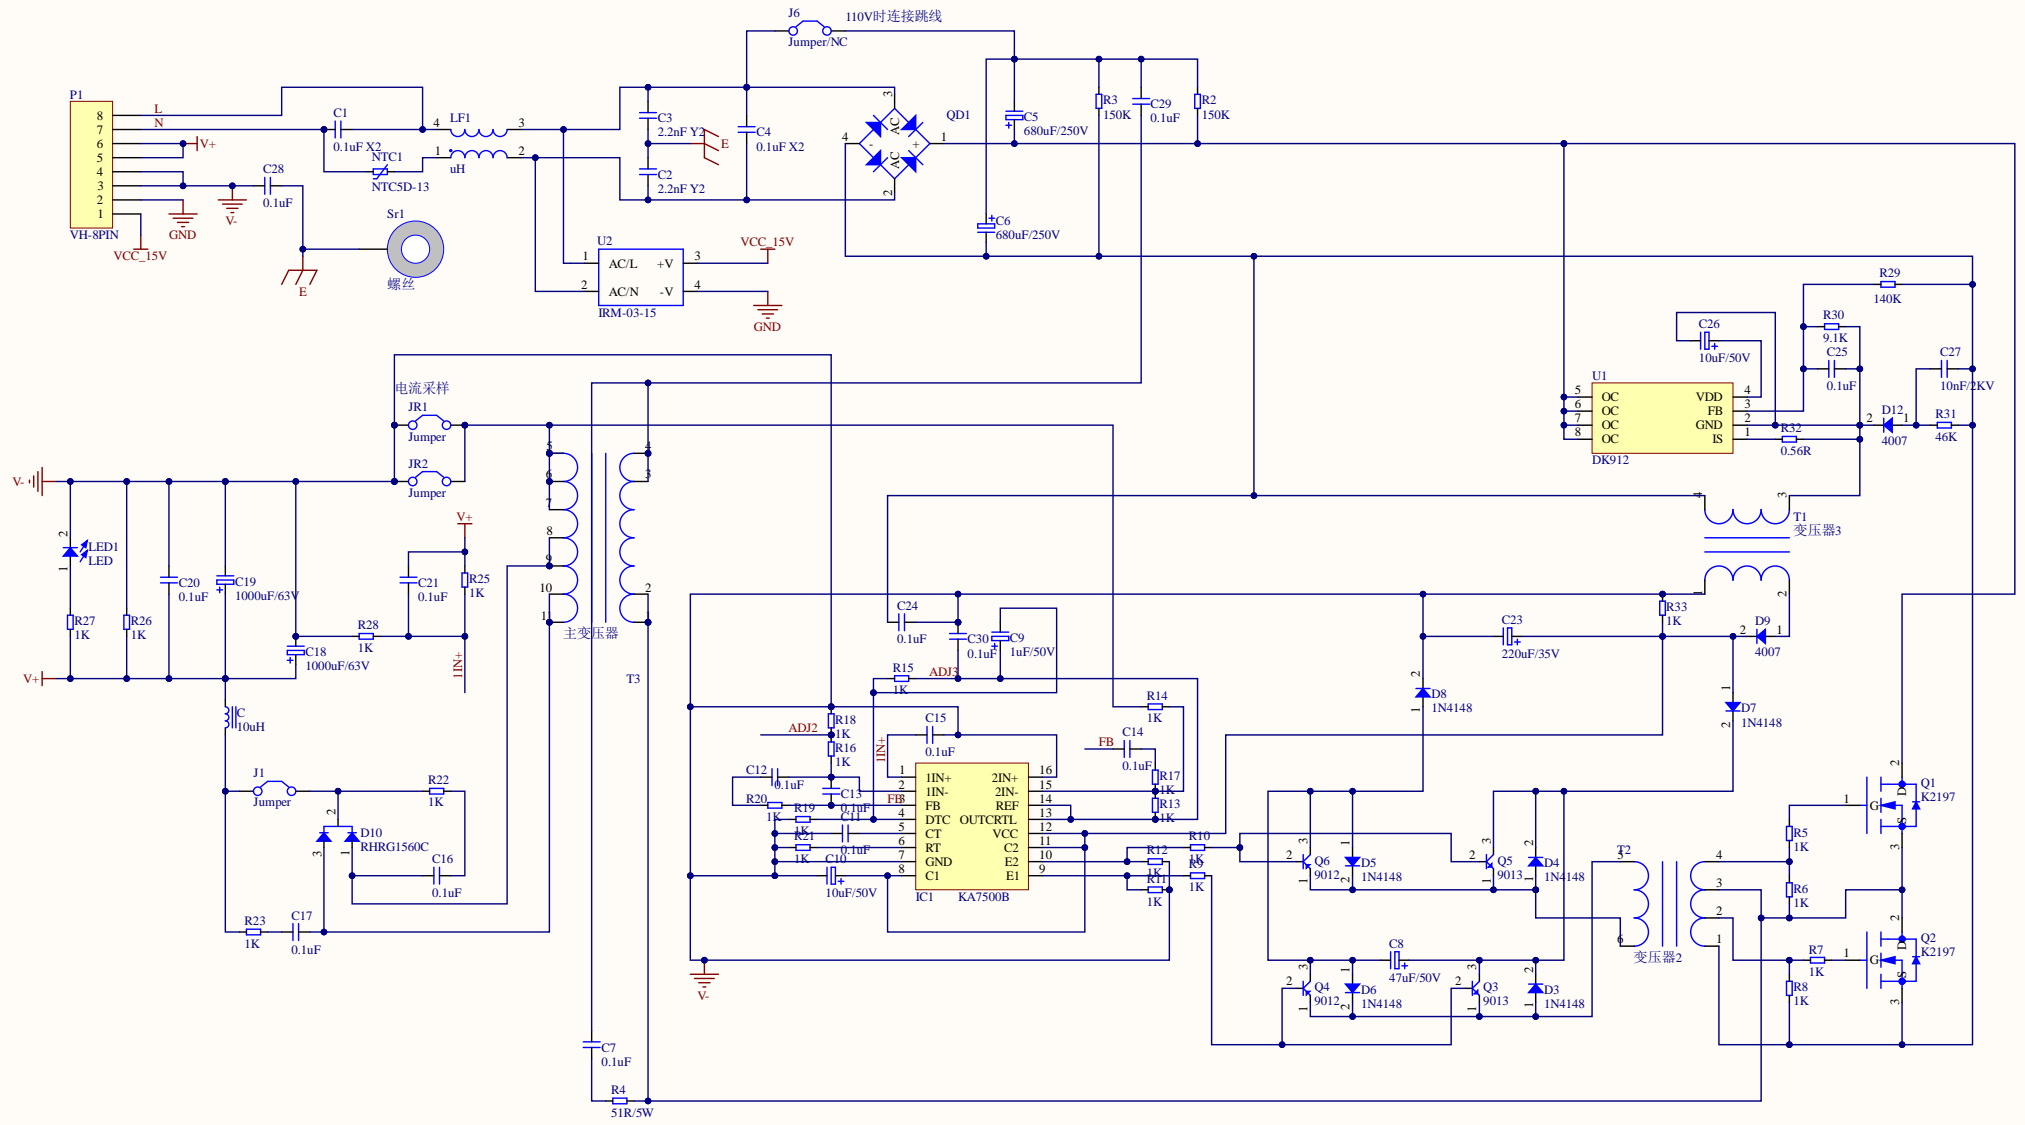

240W 48V可调电源

Title		
Size	Number	Revision
A3		
Date:	9/18/2021	Sheet of
File:	D:\projects\...\HBN-SLF-Power-V1.SchDoc	Drawn By:

风扇继电器

每个灯板有两个开关管

Title		
Size	Number	Revision
A4		
Date:	9/18/2021	Sheet of
File:	D:\projects\...\12-SWITCH.SchDoc	Drawn By: