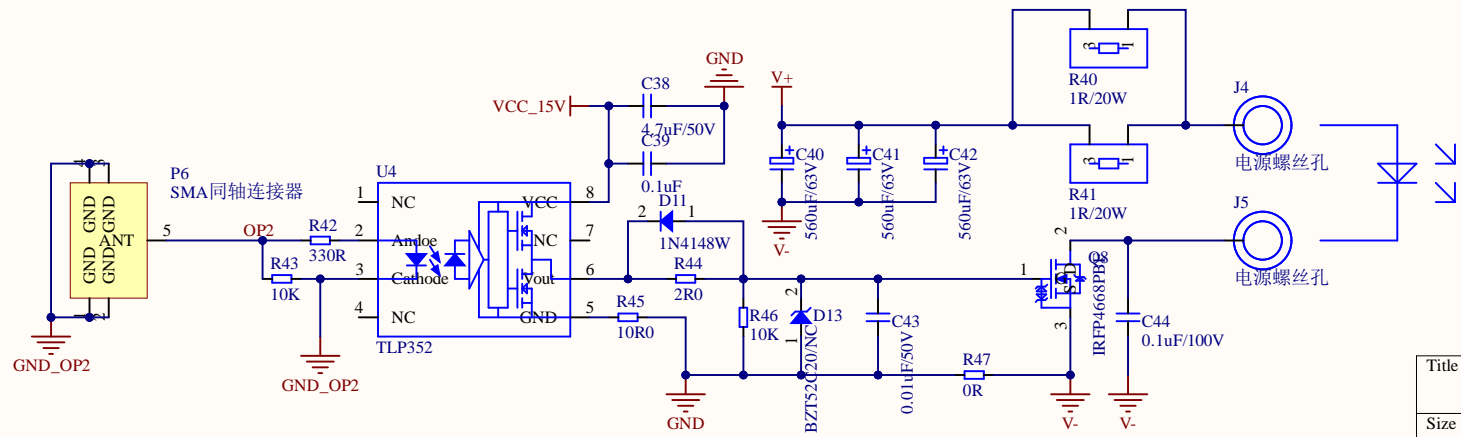

240W 48V可调电源

Title		
Size	Number	Revision
A3		
Date:	9/18/2021	Sheet of
File:	D:\projects\...\HBN-SLF-Power-V1.SchDoc	Drawn By:

风扇继电器

每个灯板有两个开关管

Title		
Size	Number	Revision
A4		
Date:	9/18/2021	Sheet of
File:	D:\projects\...\12-SWITCH.SchDoc	Drawn By: