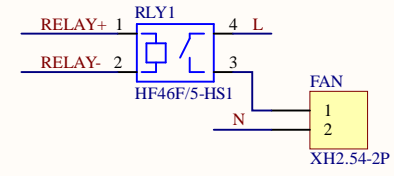

240W 48V可调电源

Title		
Size	Number	Revision
A3		
Date:	9/18/2021	Sheet of
File:	D:\projects\...\HBN-SLF-Power-V1.SchDoc	Drawn By:

风扇继电器

每个灯板有两个开关管

Title		
Size	Number	Revision
A4		
Date:	9/18/2021	Sheet of
File:	D:\projects\...\12-SWITCH.SchDoc	Drawn By: