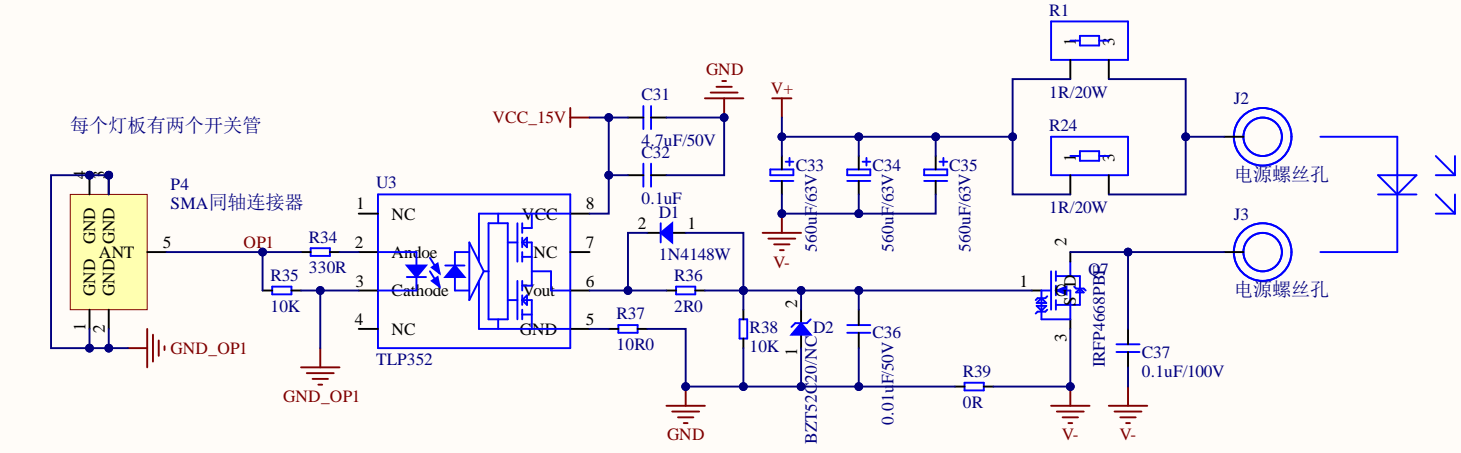

240W 48V可调电源

Title		
Size	Number	Revision
A3		
Date:	9/18/2021	Sheet of
File:	D:\projects\...\HBN-SLF-Power-V1.SchDoc	Drawn By:

风扇继电器

每个灯板有两个开关管

Title		
Size	Number	Revision
A4		
Date:	9/18/2021	Sheet of
File:	D:\projects\...\12-SWITCH.SchDoc	Drawn By: