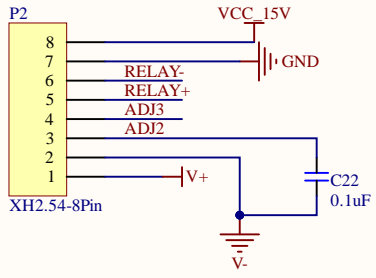

240W 48V可调电源

Title		
Size	Number	Revision
A3		
Date:	9/18/2021	Sheet of
File:	D:\projects\...\HBN-SLF-Power-V1.SchDoc	Drawn By:

风扇继电器

每个灯板有两个开关管

Title		
Size	Number	Revision
A4		
Date:	9/18/2021	Sheet of
File:	D:\projects\...\12-SWITCH.SchDoc	Drawn By: