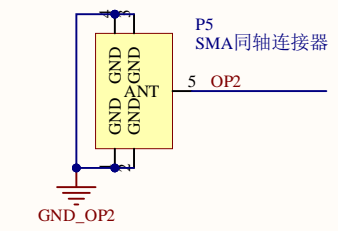

240W 48V可调电源

Title		
Size	Number	Revision
A3		
Date:	9/18/2021	Sheet of
File:	D:\projects\...\HBN-SLF-Power-V1.SchDoc	Drawn By:

风扇继电器

每个灯板有两个开关管

Title		
Size	Number	Revision
A4		
Date:	9/18/2021	Sheet of
File:	D:\projects\...\12-SWITCH.SchDoc	Drawn By: