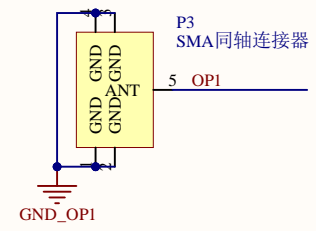

240W 48V可调电源

Title		
Size	Number	Revision
A3		
Date:	9/18/2021	Sheet of
File:	D:\projects\...\HBN-SLF-Power-V1.SchDoc	Drawn By:

风扇继电器

每个灯板有两个开关管

Title		
Size	Number	Revision
A4		
Date:	9/18/2021	Sheet of
File:	D:\projects\...\12-SWITCH.SchDoc	Drawn By: