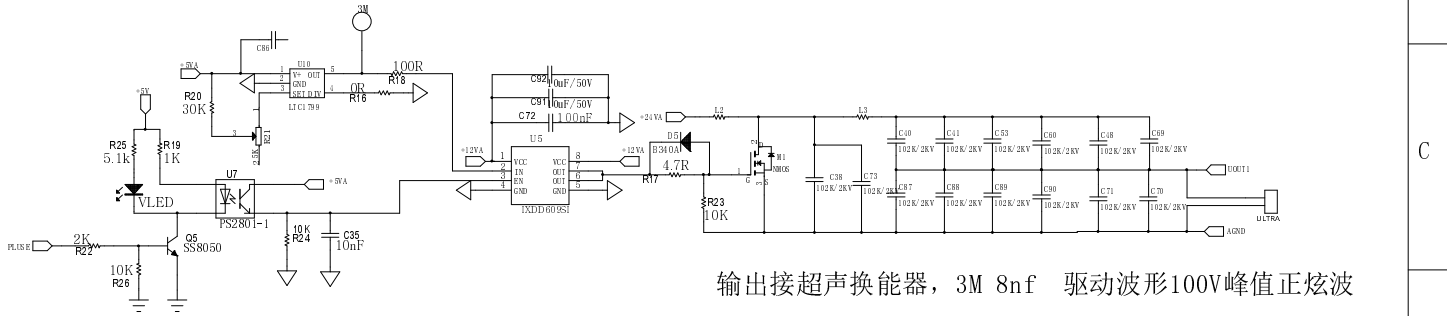

6

5

4

3

2

1

REVISION RECORD			
LTR	REV. NO.	APPROVED:	DATE:

输出接超声换能器，3M 8nf 驱动波形100V峰值正弦波

REVISION RECORD			
LTR	ECO NO:	APPROVED:	DATE:

COMPANY:			
TITLE:			
DRAWN:	DATE:	CODE:	
CHECKED:	DATE:	SHEET:	DRAWING NO:
QUALITY CONTROL:	DATE:	REV:	
RELEASED:	DATE:	SCALE:	
SHEET: 1 OF 1			1

B